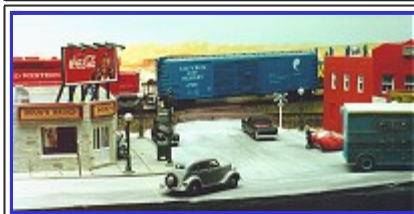

Model Color Print
First Place 1999
Gregor Moe